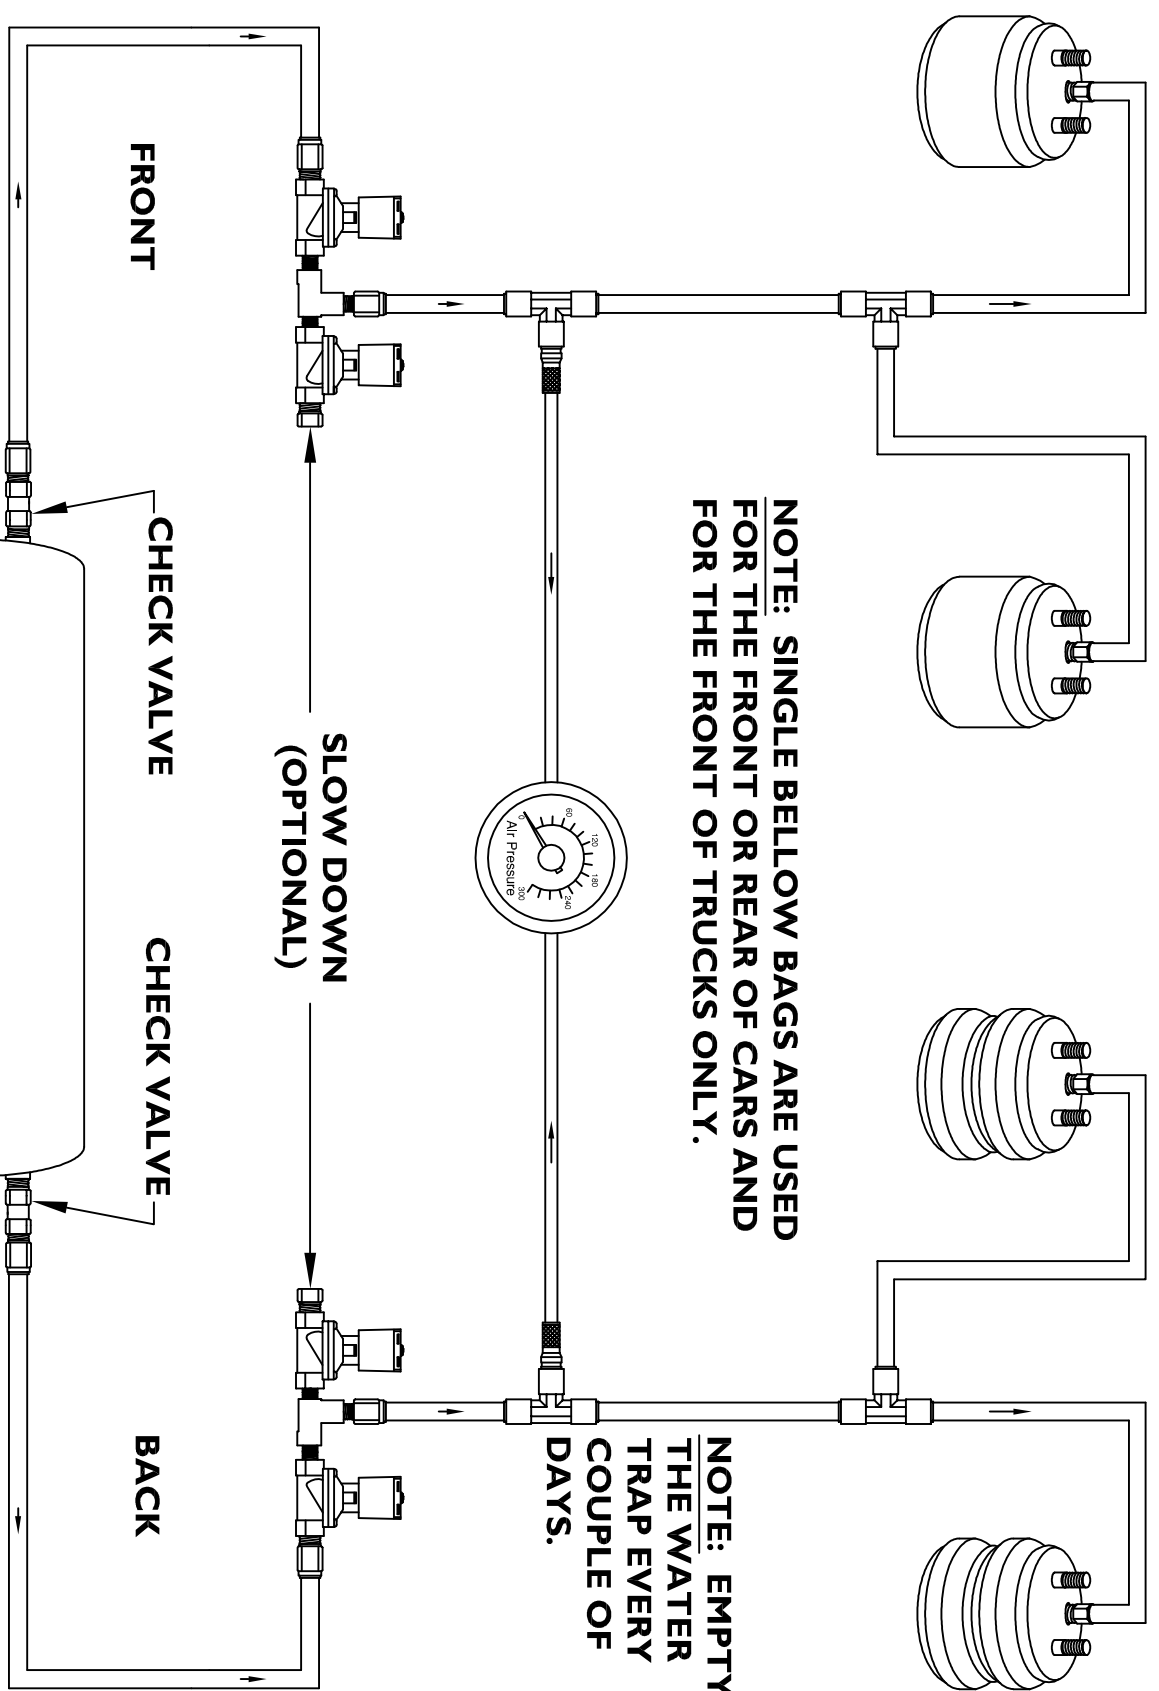

NOTE: SINGLE BELLOWS BAGS ARE USED FOR THE FRONT OR REAR OF CARS AND FOR THE FRONT OF TRUCKS ONLY.

NOTE: EMPTY THE WATER TRAP EVERY COUPLE OF DAYS.

STEEL BRAIDED LINE

FRONT/BACK BAG ASSEMBLY